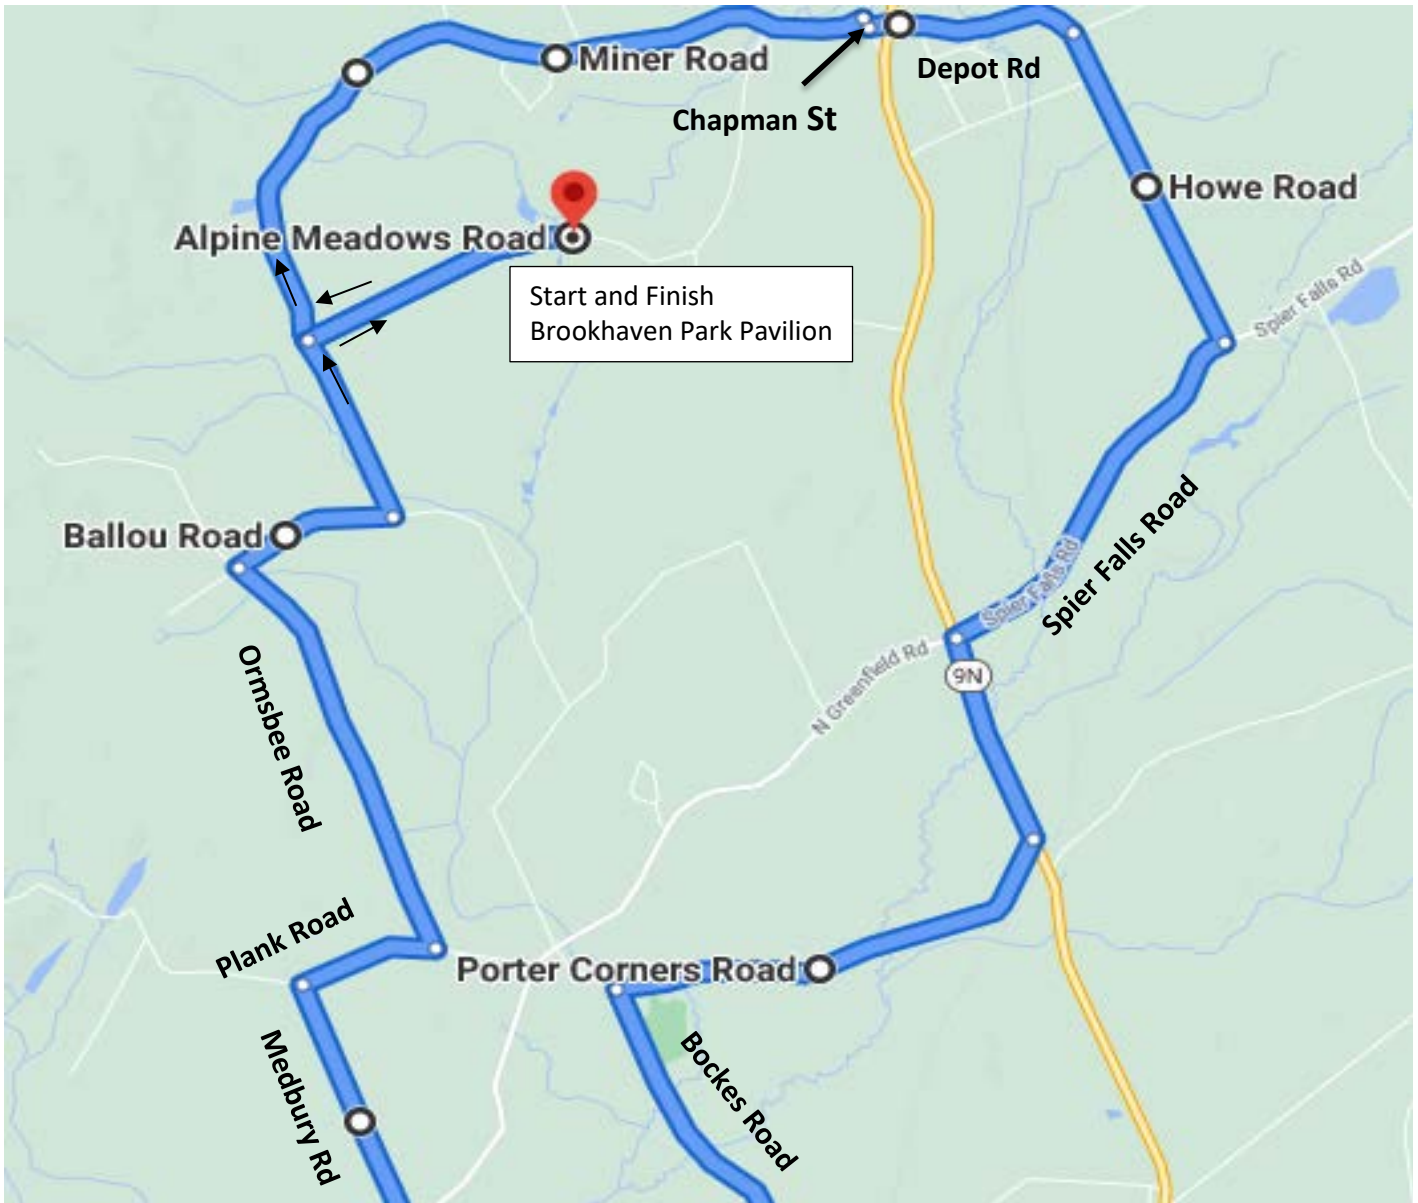

Pedal the Creek

30-mile ride

Northern Map

-see southern map-

Pedal the Creek

30-mile ride

Southern Map

-see northern map -