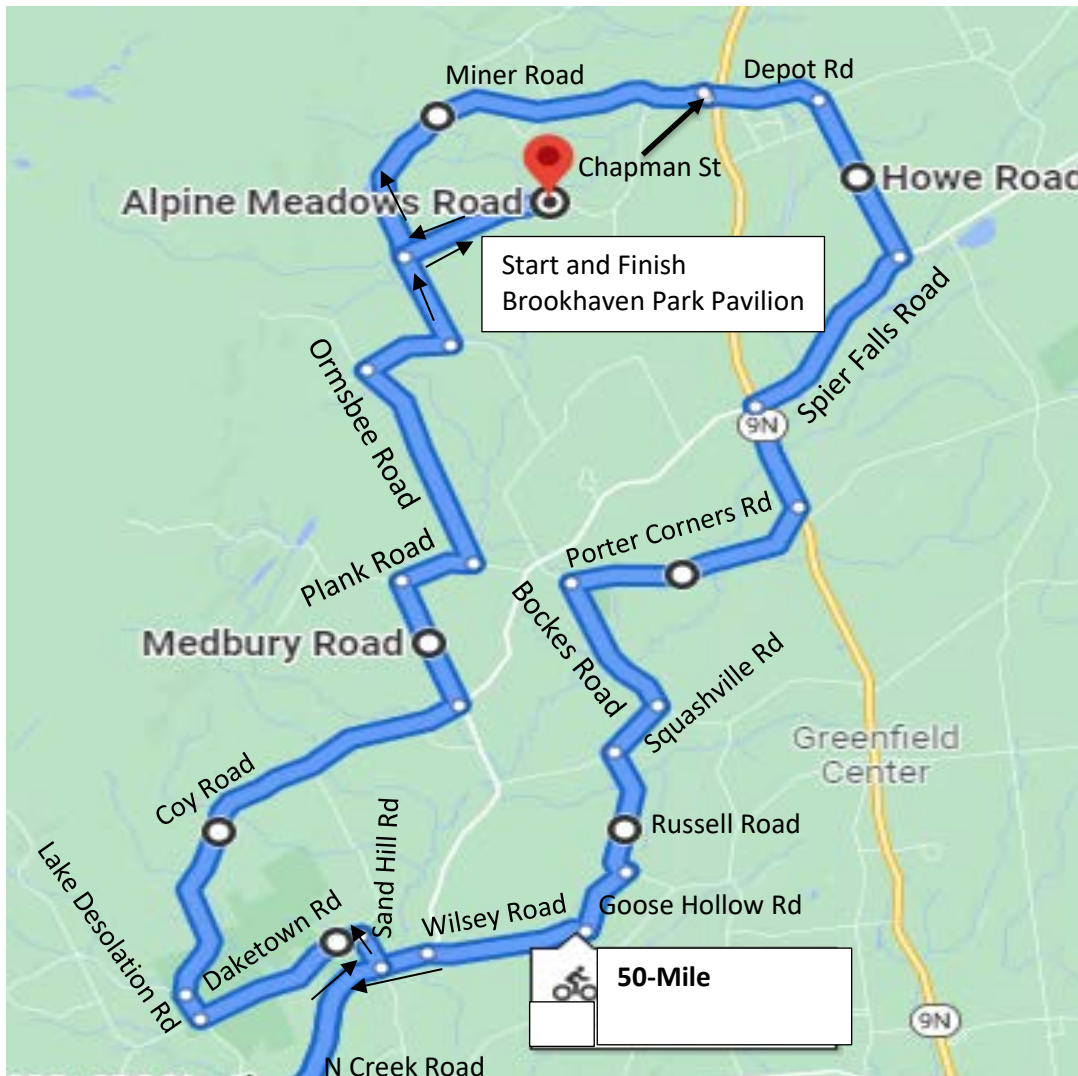

Pedal the Creek

50-mile ride

Northern Map

-see southern map-